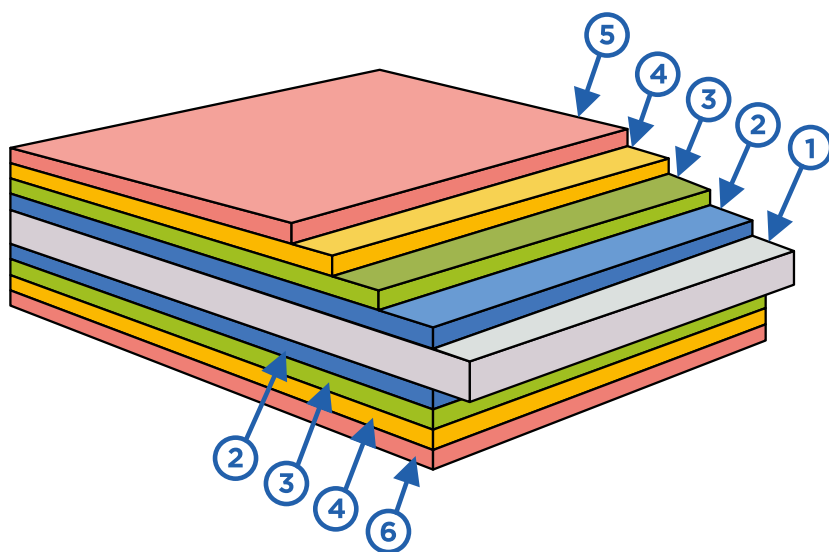

- metal thickness from 0.35 to 0.7 mm;
- sheet width 1,200 mm;
- working width 1,150 mm;
- profile height 8 mm;
- sheet length from 0.5 to 12 m.

One Supermonterrey metal tile sheet contains 10 layers. Each layer fulfills its function and has an optimal thickness: