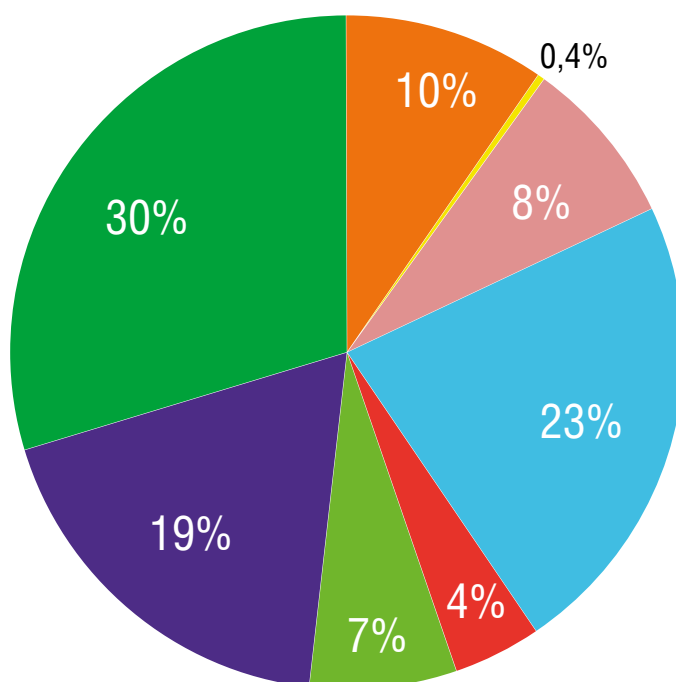

PRIORITY AREAS

Krasnoyarsk Krai Union of Consumer Societies has the following priorities:

Procurement and production activities

(procurement and processing of agricultural products and wild plants through own network of manufacturing enterprises and procurement stations all around Krasnoyarsk Krai and in the surrounding regions, production of food and non-food products)

- **Foreign economic activity**
  (finished products and raw materials export to countries near and far abroad)
- **Provision of paid services to citizens**
- **Wholesale, retail trade**
- **Public catering**

Retail turnover	Public catering turnover
Provision of paid services	Wholesale turnover
Industrial products manufacturing Foreign economic activity	Procurement turnover
Внешнеэкономическая деятельность	Other